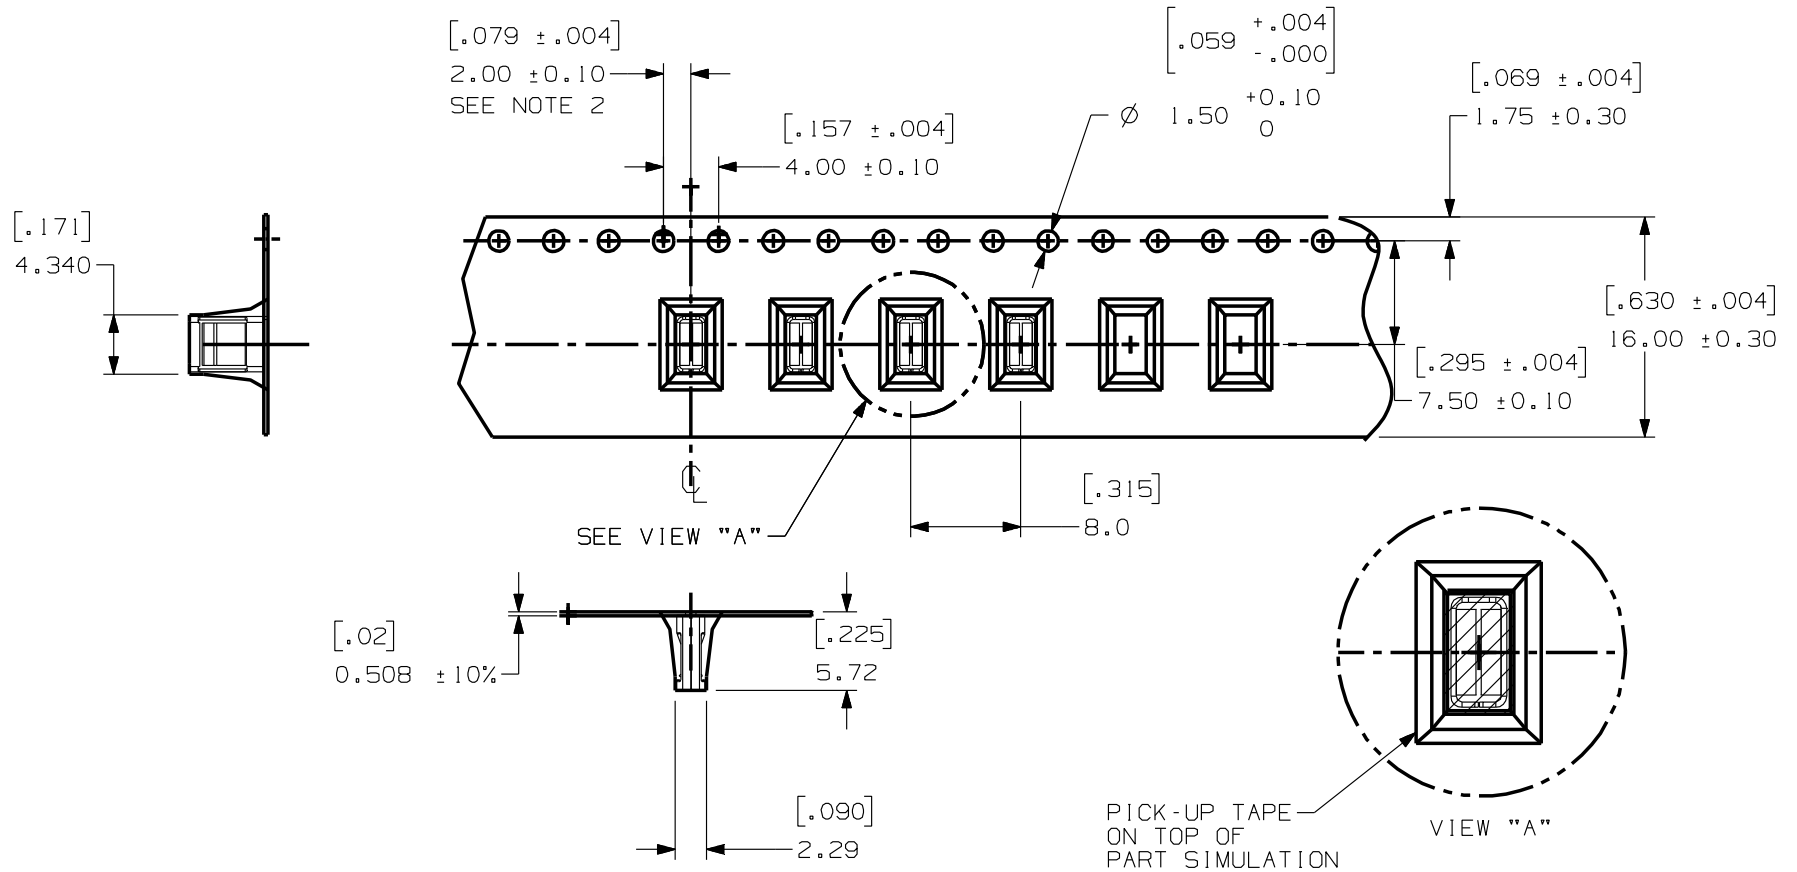

1266-TV-KT

Rev.
C

APPLICATION DRAWING

RoHS COMPLIANT

Zierick Product Related Recommendations are general guidelines only. Since each customer's design, process and application is different it is necessary that customers thoroughly test our products in specific applications.

ZIERICK

Radio Circle Drive
Mount Kisco, New York 10549

1266 IN 16mm
TAPE AND REEL

THIS DOCUMENT AND THE CONFIDENTIAL INFORMATION CONTAINED HERE ARE THE PROPERTY OF ZIERICK MANUFACTURING CORPORATION AND MAY NOT BE USED IN WHOLE OR IN PART IN ANY WAY, OR COMMUNICATED TO ANY PARTY OTHER THAN THE RECIPIENT WITHOUT THE EXPRESS PRIOR WRITTEN CONSENT OF ZIERICK MANUFACTURING CORPORATION.

1266-TV-KT

C