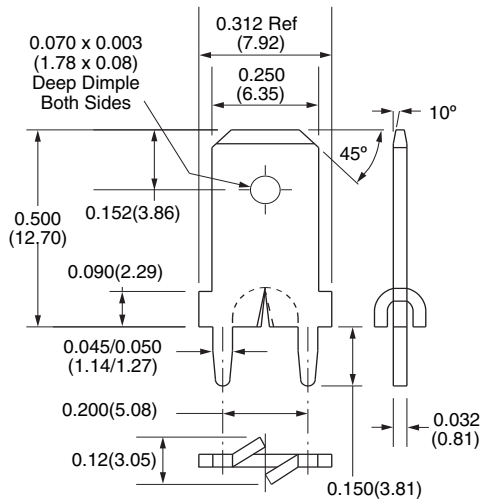

## 0.250" (6.35mm) Tabs / Quick Disconnect Terminals

<b>Loose Part No.</b>	1045
<b>Reeled Part No.</b>	6045
<b>Mounting Type</b>	Stable-Lok™ Splay Outward or Inward
<b>Material Thickness/ Type</b>	0.032" (0.81mm) Brass
<b>Standard Finish</b>	Loose: 100% Tin over Copper Reeled: 100% Tin over Copper
<b>Mounting Hole Diameter</b>	0.058" ±0.003" (1.47mm ±0.076mm)
<b>Applicator System</b>	Loose: ZPT81-A Reeled: Model 7000, 9700, 9700 XY

For exact finish specifications and available special finishes, see Finish Table (page 106).