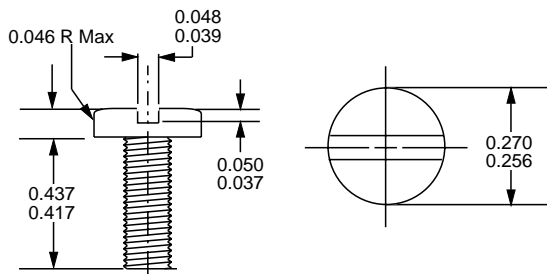

Part Number	Material Type	Finish Code	Inventory Type
7/16 SEMS SCREW	STEEL	ZINC	Stock

Part Number	Material Type	Finish Code	Inventory Type
7/16 632 BET SC	Brass	-8	Stock

Part Number	Material Type	Finish Code	Inventory Type
CPB 9030	Brass	-8	Stock