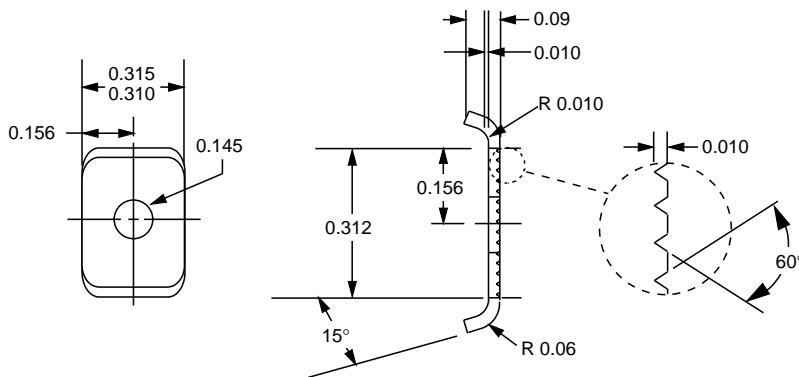

Part Number	Material Type	Finish Code	Inventory Type
7/16 SEMS SCREW	STEEL	ZINC	Stock

Part Number	Material Type	Finish Code	Inventory Type
7/16 632 BET SC	Brass	-8	Stock

Part Number	Material Type	Finish Code	Inventory Type
CPB 9030	Brass	-8	Stock