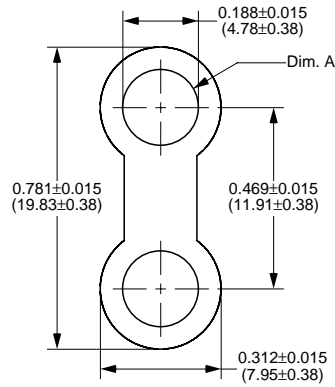

Jumper Terminals

Part Number	Material Type	Finish Code	Inventory Type	Dim. 'A'
648-063	0.016" (0.41mm) Copper	0	Stock	0.063" (1.60mm)

Part Number	Material Type	Finish Code	Inventory Type	Dim. 'A'
81-169	0.016" (0.41mm) Copper	0	Stock	0.169" (4.29mm)

Part Number	Material Type	Finish Code	Inventory Type	Dim. 'A'
547-196	0.032" (0.81mm) Copper	0	Special	0.196" (4.98mm)

Part Number	Material Type	Finish Code	Inventory Type	Dim. 'A'
667	Brass	0	Special	0.180" (4.57mm)

Part Number	Material Type	Finish Code	Inventory Type	Dim. 'A'	Dim. 'B'
335-196-156	0.032" (0.81mm) Brass	0	Stock	0.196" (4.98mm)	0.156" (3.96mm)