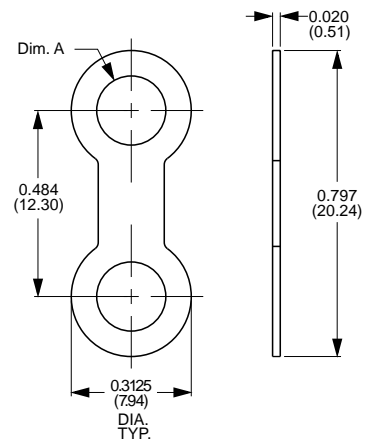

Jumper Terminals

Part Number	Material Type	Finish Code	Inventory Type	Dim. 'A'
648-063	0.016" (0.41mm) Copper	0	Stock	0.063" (1.60mm)

Part Number	Material Type	Finish Code	Inventory Type	Dim. 'A'
81-169	0.016" (0.41mm) Copper	0	Stock	0.169" (4.29mm)

Part Number	Material Type	Finish Code	Inventory Type	Dim. 'A'
547-196	0.032" (0.81mm) Copper	0	Special	0.196" (4.98mm)

Part Number	Material Type	Finish Code	Inventory Type	Dim. 'A'
667	Brass	0	Special	0.180" (4.57mm)

Part Number	Material Type	Finish Code	Inventory Type	Dim. 'A'	Dim. 'B'
335-196-156	0.032" (0.81mm) Brass	0	Stock	0.196" (4.98mm)	0.156" (3.96mm)