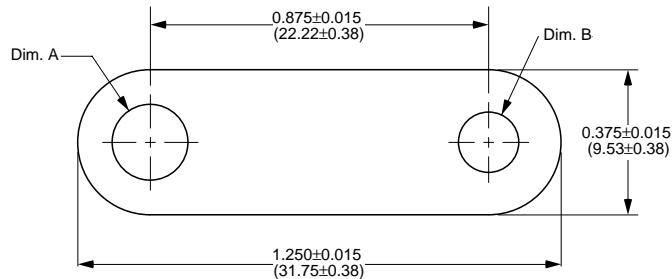

Jumper Terminals

Part Number	Material Type	Finish Code	Inventory Type	Dim. 'A'
648-063	0.016" (0.41mm) Copper	0	Stock	0.063" (1.60mm)

Part Number	Material Type	Finish Code	Inventory Type	Dim. 'A'
81-169	0.016" (0.41mm) Copper	0	Stock	0.169" (4.29mm)

Part Number	Material Type	Finish Code	Inventory Type	Dim. 'A'
547-196	0.032" (0.81mm) Copper	0	Special	0.196" (4.98mm)

Part Number	Material Type	Finish Code	Inventory Type	Dim. 'A'
667	Brass	0	Special	0.180" (4.57mm)

Part Number	Material Type	Finish Code	Inventory Type	Dim. 'A'	Dim. 'B'
335-196-156	0.032" (0.81mm) Brass	0	Stock	0.196" (4.98mm)	0.156" (3.96mm)