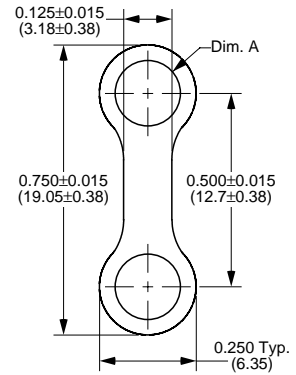

Jumper Terminals

Part Number	Material Type	Finish Code	Inventory Type	Dim. 'A'
648-063	0.016" (0.41mm) Copper	0	Stock	0.063" (1.60mm)

Part Number	Material Type	Finish Code	Inventory Type	Dim. 'A'
81-169	0.016" (0.41mm) Copper	0	Stock	0.169" (4.29mm)

Part Number	Material Type	Finish Code	Inventory Type	Dim. 'A'
547-196	0.032" (0.81mm) Copper	0	Special	0.196" (4.98mm)

Part Number	Material Type	Finish Code	Inventory Type	Dim. 'A'
667	Brass	0	Special	0.180" (4.57mm)

Part Number	Material Type	Finish Code	Inventory Type	Dim. 'A'	Dim. 'B'
335-196-156	0.032" (0.81mm) Brass	0	Stock	0.196" (4.98mm)	0.156" (3.96mm)