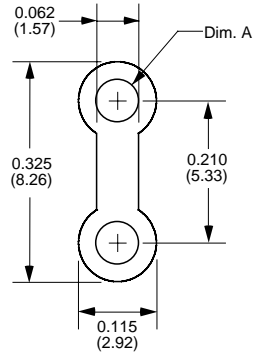

Jumper Terminals

Part Number	Material Type	Finish Code	Inventory Type	Dim. 'A'
648-063	0.016" (0.41mm) Copper	0	Stock	0.063" (1.60mm)

Part Number	Material Type	Finish Code	Inventory Type	Dim. 'A'
81-169	0.016" (0.41mm) Copper	0	Stock	0.169" (4.29mm)

Part Number	Material Type	Finish Code	Inventory Type	Dim. 'A'
547-196	0.032" (0.81mm) Copper	0	Special	0.196" (4.98mm)

Part Number	Material Type	Finish Code	Inventory Type	Dim. 'A'
667	Brass	0	Special	0.180" (4.57mm)

Part Number	Material Type	Finish Code	Inventory Type	Dim. 'A'	Dim. 'B'
335-196-156	0.032" (0.81mm) Brass	0	Stock	0.196" (4.98mm)	0.156" (3.96mm)