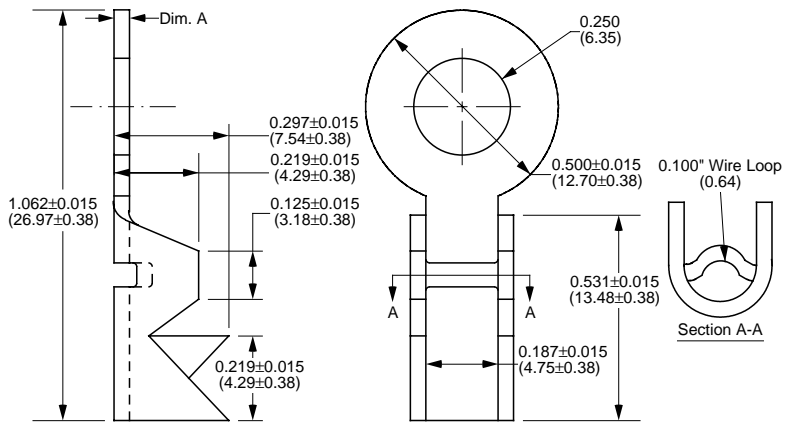

# Ring Terminals

Part Number	Material Type	Finish Code	Inventory Type	Dim. 'A'
5038-094	Brass	9	Special	0.094" (2.39mm)
5038-169	Brass	9	Special	0.169" (4.29mm)
5038-169-11	Brass	11	Special	0.169" (4.29mm)

Part Number	Material Type	Finish Code	Inventory Type	Dim. 'A'	Terminal Style
93-250	Copper	0	Special	0.025" (0.64mm)	W/Wire Loop
208-250	Copper	0	Special	0.025" (0.64mm)	W/O Wire Loop
628-250	Copper	0	Special	0.040" (1.02mm)	W/Wire Loop
629-250	Copper	0	Special	0.040" (1.02mm)	W/O Wire Loop