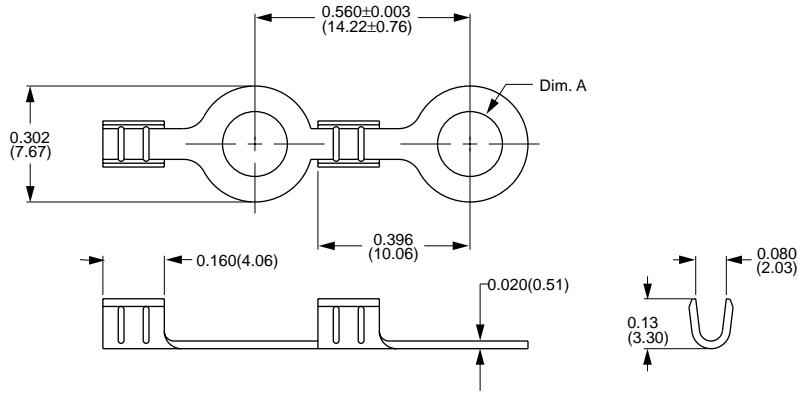

# Ring Terminals

Part Number	Material Type	Finish Code	Inventory Type	Dim. 'A'
5038-094	Brass	9	Special	0.094" (2.39mm)
5038-169	Brass	9	Special	0.169" (4.29mm)
5038-169-11	Brass	11	Special	0.169" (4.29mm)

Part Number	Material Type	Finish Code	Inventory Type	Dim. 'A'	Terminal Style
93-250	Copper	0	Special	0.025" (0.64mm)	W/Wire Loop
208-250	Copper	0	Special	0.025" (0.64mm)	W/O Wire Loop
628-250	Copper	0	Special	0.040" (1.02mm)	W/Wire Loop
629-250	Copper	0	Special	0.040" (1.02mm)	W/O Wire Loop