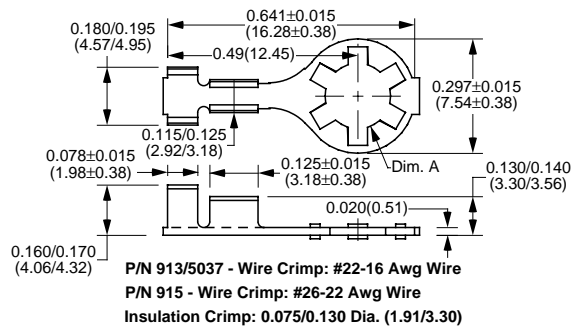

Part Number	Material Type	Finish Code	Inventory Type	Dim. 'A'
1-144	Brass	0	Special	0.144" (3.66mm)
1-169	Brass	0	Special	0.169" (4.29mm)

Part Number	Package Type	Material Type	Finish Code	Inventory Type	Dim. 'A'
905-120	Loose	Tinned Brass	11	Special	0.120" (3.05mm)
905-144	Loose	Tinned Brass	11	Special	0.144" (3.66mm)
905-169	Loose	Tinned Brass	11	Special	0.169" (4.29mm)
914-120	Loose	Tinned Brass	11	Special	0.120" (3.05mm)
914-144	Loose	Tinned Brass	11	Special	0.144" (3.66mm)
914-169	Loose	Tinned Brass	11	Special	0.169" (4.29mm)

Part Number	Package Type	Material Type	Finish Code	Inventory Type	Dim. 'A'
913-144-11	Loose	Pre-Tinned Brass	11	Special	0.144" (3.66mm)
913-169-11	Loose	Pre-Tinned Brass	11	Special	0.169" (4.29mm)
915-144	Loose	Pre-Tinned Brass	11	Special	0.144" (3.66mm)
915-169	Loose	Pre-Tinned Brass	11	Special	0.169" (4.29mm)
5037-144	Reeled	Plain Brass	9	Special	0.144" (3.66mm)
5037-144-11	Reeled	Pre-Tinned Brass	11	Special	0.144" (3.66mm)
5037-169-11	Reeled	Pre-Tinned Brass	11	Special	0.169" (4.29mm)