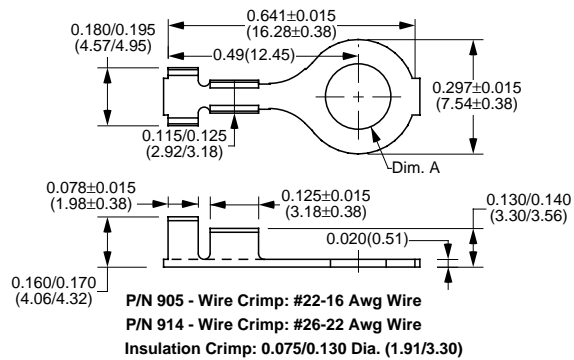

Part Number	Material Type	Finish Code	Inventory Type	Dim. 'A'
1-144	Brass	0	Special	0.144" (3.66mm)
1-169	Brass	0	Special	0.169" (4.29mm)

Part Number	Package Type	Material Type	Finish Code	Inventory Type	Dim. 'A'
905-120	Loose	Tinned Brass	11	Special	0.120" (3.05mm)
905-144	Loose	Tinned Brass	11	Special	0.144" (3.66mm)
905-169	Loose	Tinned Brass	11	Special	0.169" (4.29mm)
914-120	Loose	Tinned Brass	11	Special	0.120" (3.05mm)
914-144	Loose	Tinned Brass	11	Special	0.144" (3.66mm)
914-169	Loose	Tinned Brass	11	Special	0.169" (4.29mm)

Part Number	Package Type	Material Type	Finish Code	Inventory Type	Dim. 'A'
913-144-11	Loose	Pre-Tinned Brass	11	Special	0.144" (3.66mm)
913-169-11	Loose	Pre-Tinned Brass	11	Special	0.169" (4.29mm)
915-144	Loose	Pre-Tinned Brass	11	Special	0.144" (3.66mm)
915-169	Loose	Pre-Tinned Brass	11	Special	0.169" (4.29mm)
5037-144	Reeled	Plain Brass	9	Special	0.144" (3.66mm)
5037-144-11	Reeled	Pre-Tinned Brass	11	Special	0.144" (3.66mm)
5037-169-11	Reeled	Pre-Tinned Brass	11	Special	0.169" (4.29mm)