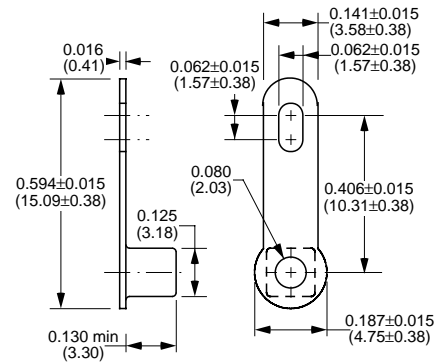

# Eyelet Terminals

Part Number	Material Type	Finish Code	Inventory Type
148	Brass	0	Stock

Part Number	Material Type	Finish Code	Inventory Type
421	Brass	0	Stock

Part Number	Material Type	Finish Code	Inventory Type
941	Brass	0	Special