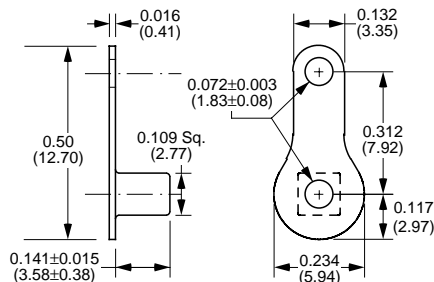

# Eyelet Terminals

Part Number	Material Type	Finish Code	Inventory Type
148	Brass	0	Stock

Part Number	Material Type	Finish Code	Inventory Type
421	Brass	0	Stock

Part Number	Material Type	Finish Code	Inventory Type
941	Brass	0	Special