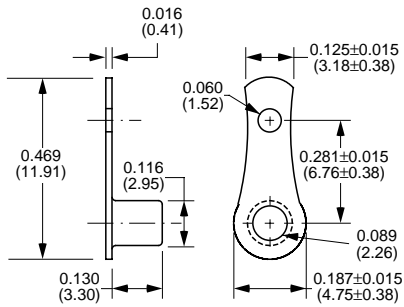

# Eyelet Terminals

Part Number	Material Type	Finish Code	Inventory Type
148	Brass	0	Stock

Part Number	Material Type	Finish Code	Inventory Type
421	Brass	0	Stock

Part Number	Material Type	Finish Code	Inventory Type
941	Brass	0	Special