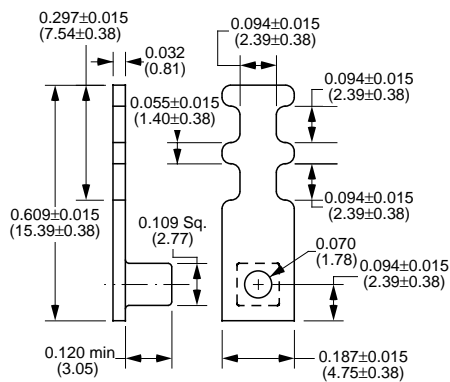

# Eyelet Terminals

Part Number	Material Type	Finish Code	Inventory Type
148	Brass	0	Stock

Part Number	Material Type	Finish Code	Inventory Type
421	Brass	0	Stock

Part Number	Material Type	Finish Code	Inventory Type
941	Brass	0	Special

Part Number	Material Type	Finish Code	Inventory Type
190	Brass	0	Stock

Part Number	Material Type	Finish Code	Inventory Type
975	Brass	0	Stock

Part Number	Material Type	Finish Code	Inventory Type
332	Brass	0	Special