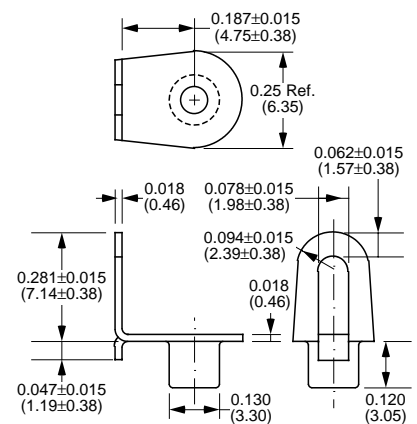

Part Number	Material Type	Finish Code	Inventory Type
332	Brass	0	Special