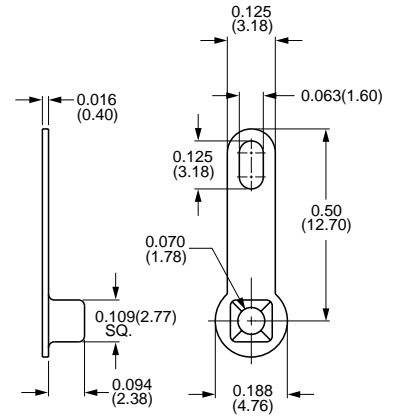

# Eyelet Terminals

Part Number	Material Type	Finish Code	Inventory Type
148	Brass	0	Stock

Part Number	Material Type	Finish Code	Inventory Type
421	Brass	0	Stock

Part Number	Material Type	Finish Code	Inventory Type
941	Brass	0	Special

Part Number	Material Type	Finish Code	Inventory Type
190	Brass	0	Stock

Part Number	Material Type	Finish Code	Inventory Type
975	Brass	0	Stock

Part Number	Material Type	Finish Code	Inventory Type
332	Brass	0	Special