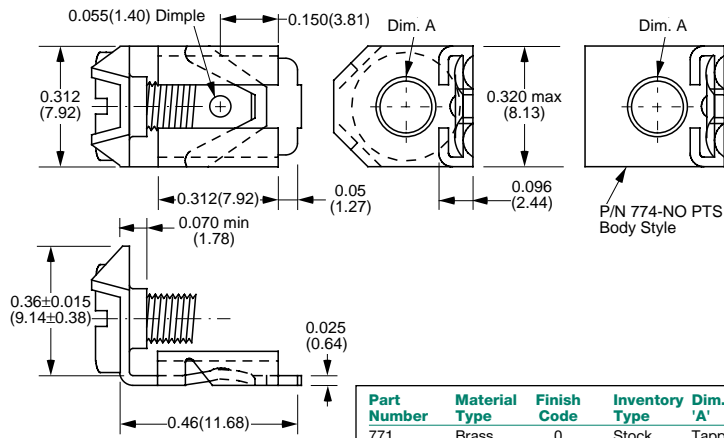

0.250" (6.35mm) Quick Disconnect Receptacles

Part Number	Material Type	Finish Code	Inventory Type	Dim. 'A'
771	Brass	0	Stock	Tapped 1/4" x 6-32 Brass Screw Inserted
774	Brass	0	Stock	Tapped 1/4" x 6-32 No Screw Inserted
774-NO PTS	Brass	0	Special	Tapped 1/4" x 6-32 No Screw Inserted, Omit Wire Stops

Part Number	Material Type	Finish Code	Inventory Type
931	Brass	5	Stock

Part Number	Material Type	Finish Code	Inventory Type	Dim. 'A'
961	Brass	0	Stock	0.020" (0.51mm)
961-032BR	Brass	0	Special	0.032" (0.81mm)