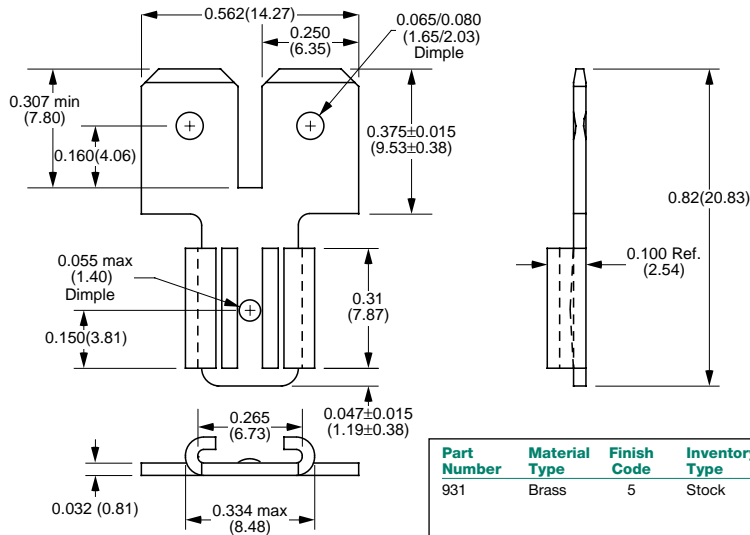

0.250" (6.35mm) Quick Disconnect Receptacles

Part Number	Material Type	Finish Code	Inventory Type	Dim. 'A'
771	Brass	0	Stock	Tapped 1/4" x 6-32 Brass Screw Inserted
774	Brass	0	Stock	Tapped 1/4" x 6-32 No Screw Inserted
774-NO PTS	Brass	0	Special	Tapped 1/4" x 6-32 No Screw Inserted, Omit Wire Stops

Part Number	Material Type	Finish Code	Inventory Type
931	Brass	5	Stock

Part Number	Material Type	Finish Code	Inventory Type	Dim. 'A'
961	Brass	0	Stock	0.020" (0.51mm)
961-032BR	Brass	0	Special	0.032" (0.81mm)