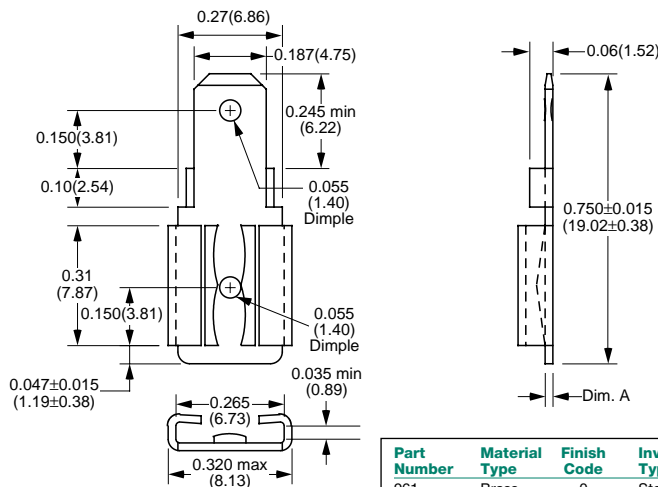

0.250" (6.35mm) Quick Disconnect Receptacles

Part Number	Material Type	Finish Code	Inventory Type	Dim. 'A'
771	Brass	0	Stock	Tapped 1/4" x 6-32 Brass Screw Inserted
774	Brass	0	Stock	Tapped 1/4" x 6-32 No Screw Inserted
774-NO PTS	Brass	0	Special	Tapped 1/4" x 6-32 No Screw Inserted, Omit Wire Stops

Part Number	Material Type	Finish Code	Inventory Type
931	Brass	5	Stock

Part Number	Material Type	Finish Code	Inventory Type	Dim. 'A'
961	Brass	0	Stock	0.020" (0.51mm)
961-032BR	Brass	0	Special	0.032" (0.81mm)