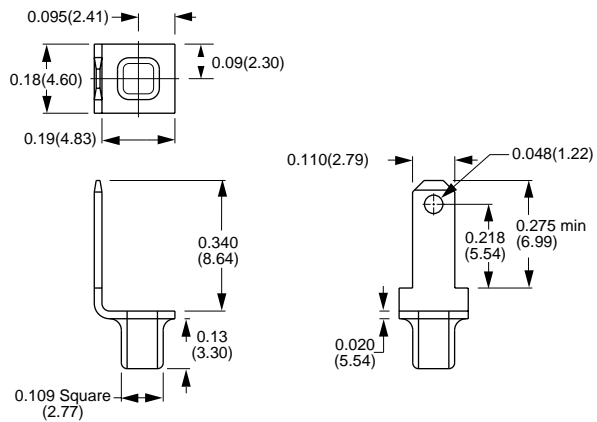

0.110" (2.79mm) Quick Disconnect Terminals

Part Number	Material Type	Finish Code	Inventory Type
916-093	Brass	5	Stock

Part Number	Material Type	Finish Code	Inventory Type	Dim. 'A'
921-093	Brass	5	Special	0.048" (1.22mm)

Part Number	Material Type	Finish Code	Inventory Type
989	Brass	0	Stock