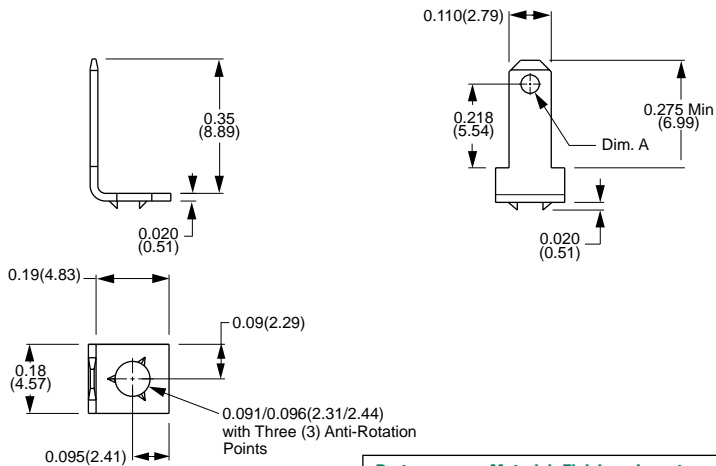

0.110" (2.79mm) Quick Disconnect Terminals

Part Number	Material Type	Finish Code	Inventory Type
916-093	Brass	5	Stock

Part Number	Material Type	Finish Code	Inventory Type	Dim. 'A'
921-093	Brass	5	Special	0.048" (1.22mm)

Part Number	Material Type	Finish Code	Inventory Type
989	Brass	0	Stock