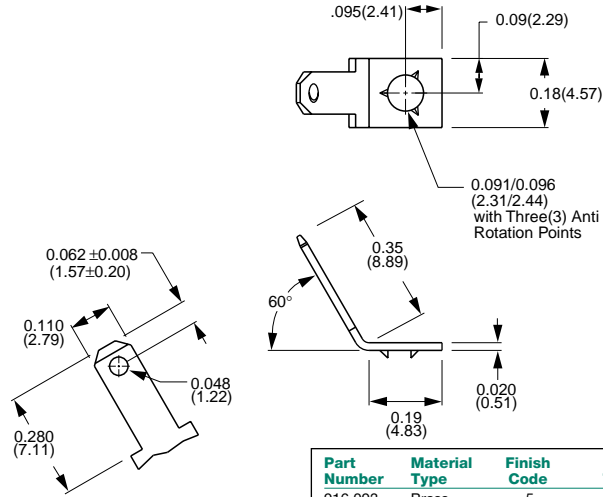

0.110" (2.79mm) Quick Disconnect Terminals

Part Number	Material Type	Finish Code	Inventory Type
916-093	Brass	5	Stock

Part Number	Material Type	Finish Code	Inventory Type	Dim. 'A'
921-093	Brass	5	Special	0.048" (1.22mm)

Part Number	Material Type	Finish Code	Inventory Type
989	Brass	0	Stock