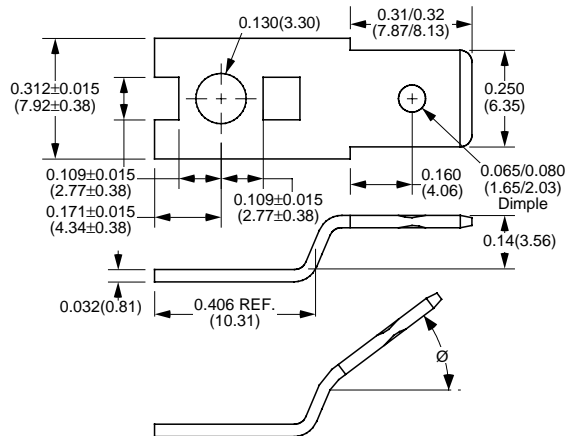

# 0.250" (6.35mm) Quick Disconnect Terminals

Part Number	Material Type	Finish Code	Inventory Type	Dim. 'A'
580-144	Brass	0	Stock	0.144" (3.66mm)

Part Number	Material Type	Finish Code	Inventory Type
991	Steel	7	Stock

Part Number	Material Type	Finish Code	Inventory Type	Angle Ø'
766	Brass	0	Stock	37°
767	Brass	0	Stock	0°