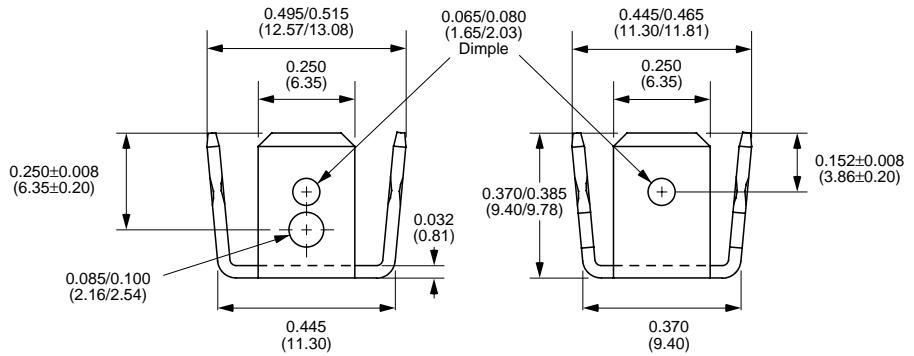

# 0.250" (6.35mm) Quick Disconnect Terminals

Part Number	Material Type	Finish Code	Inventory Type	Dim. 'A'
580-144	Brass	0	Stock	0.144" (3.66mm)

Part Number	Material Type	Finish Code	Inventory Type
991	Steel	7	Stock

Part Number	Material Type	Finish Code	Inventory Type	Angle Ø'
766	Brass	0	Stock	37°
767	Brass	0	Stock	0°