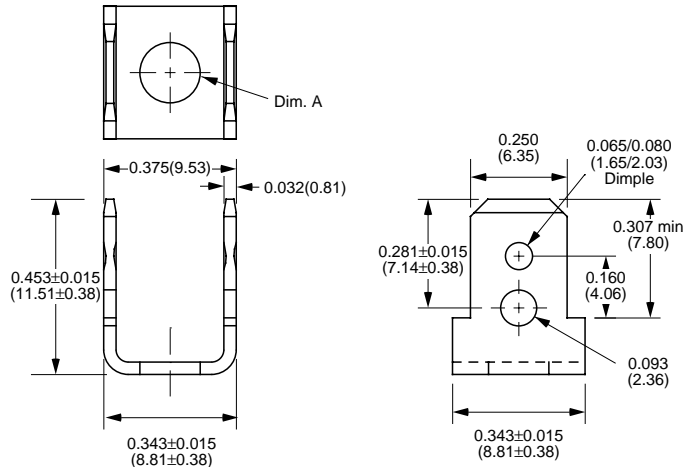

# 0.250" (6.35mm) Quick Disconnect Terminals

Part Number	Material Type	Finish Code	Inventory Type	Dim. 'A'
580-144	Brass	0	Stock	0.144" (3.66mm)

Part Number	Material Type	Finish Code	Inventory Type
991	Steel	7	Stock

Part Number	Material Type	Finish Code	Inventory Type	Angle Ø'
766	Brass	0	Stock	37°
767	Brass	0	Stock	0°