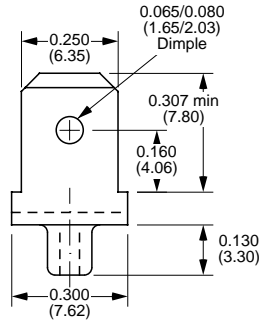

# 0.250" (6.35mm) Quick Disconnect Terminals

Part Number	Material Type	Finish Code	Inventory Type	Dim. 'A'
883-125	Brass	0	Stock	0.125" (3.18mm)

Part Number	Material Type	Finish Code	Inventory Type
969	Brass	0	Stock

Part Number	Material Type	Finish Code	Inventory Type	Dim. 'A'
764	Brass	0	Stock	0.065/0.080" (1.65/2.03mm) Dimple