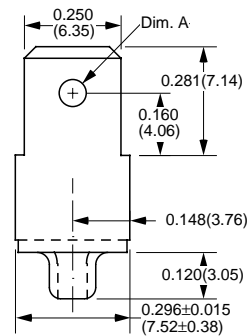

# 0.250" (6.35mm) Quick Disconnect Terminals

Part Number	Material Type	Finish Code	Inventory Type	Dim. 'A'
883-125	Brass	0	Stock	0.125" (3.18mm)

Part Number	Material Type	Finish Code	Inventory Type
969	Brass	0	Stock

Part Number	Material Type	Finish Code	Inventory Type	Dim. 'A'
764	Brass	0	Stock	0.065/0.080" (1.65/2.03mm) Dimple