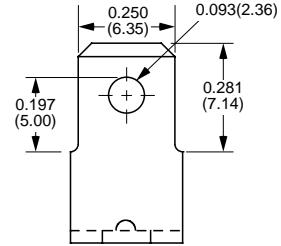

# 0.250" (6.35mm) Quick Disconnect Terminals

Part Number	Material Type	Finish Code	Inventory Type	Dim. 'A'
883-125	Brass	0	Stock	0.125" (3.18mm)

Part Number	Material Type	Finish Code	Inventory Type
969	Brass	0	Stock

Part Number	Material Type	Finish Code	Inventory Type	Dim. 'A'
764	Brass	0	Stock	0.065/0.080" (1.65/2.03mm) Dimple