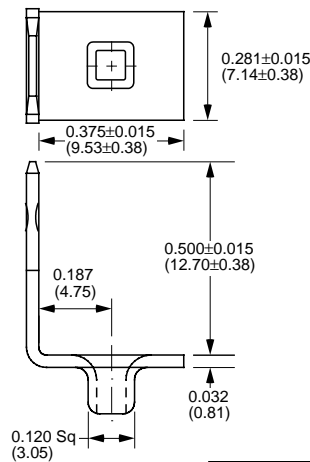

# 0.250" (6.35mm) Quick Disconnect Terminals

Part Number	Material Type	Finish Code	Inventory Type	Dim. 'A'
883-125	Brass	0	Stock	0.125" (3.18mm)

Part Number	Material Type	Finish Code	Inventory Type
969	Brass	0	Stock

Part Number	Material Type	Finish Code	Inventory Type	Dim. 'A'
764	Brass	0	Stock	0.065/0.080" (1.65/2.03mm) Dimple