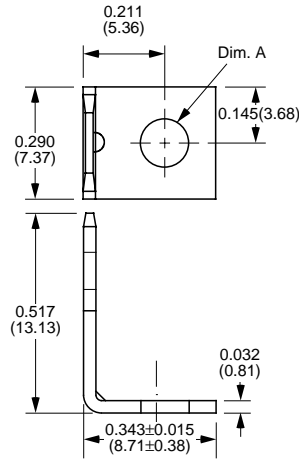

# 0.250" (6.35mm) Quick Disconnect Terminals

Part Number	Material Type	Finish Code	Inventory Type	Dim. 'A'
883-125	Brass	0	Stock	0.125" (3.18mm)

Part Number	Material Type	Finish Code	Inventory Type
969	Brass	0	Stock

Part Number	Material Type	Finish Code	Inventory Type	Dim. 'A'
764	Brass	0	Stock	0.065/0.080" (1.65/2.03mm) Dimple