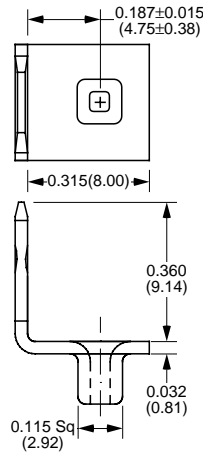

# 0.250" (6.35mm) Quick Disconnect Terminals

Part Number	Material Type	Finish Code	Inventory Type	Dim. 'A'
883-125	Brass	0	Stock	0.125" (3.18mm)

Part Number	Material Type	Finish Code	Inventory Type
969	Brass	0	Stock

Part Number	Material Type	Finish Code	Inventory Type	Dim. 'A'
764	Brass	0	Stock	0.065/0.080" (1.65/2.03mm) Dimple