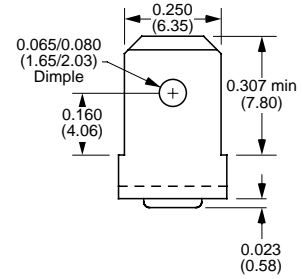

0.250" (6.35mm) Quick Disconnect Terminals

Part Number	Material Type	Finish Code	Inventory Type
968	Steel	4	Stock

Part Number	Material Type	Finish Code	Inventory Type	Dim. 'A'
897-140	Brass	0	Stock	0.140" (3.56mm)