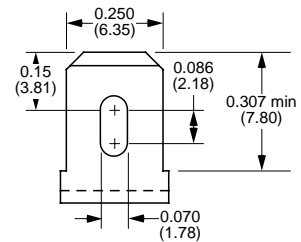

0.250" (6.35mm) Quick Disconnect Terminals

Part Number	Material Type	Finish Code	Inventory Type
968	Steel	4	Stock

Part Number	Material Type	Finish Code	Inventory Type	Dim. 'A'
897-140	Brass	0	Stock	0.140" (3.56mm)