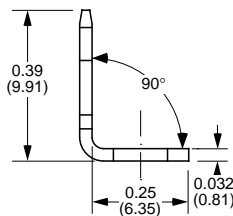

0.250" (6.35mm) Quick Disconnect Terminals

Part Number	Material Type	Finish Code	Inventory Type
968	Steel	4	Stock

Part Number	Material Type	Finish Code	Inventory Type	Dim. 'A'
897-140	Brass	0	Stock	0.140" (3.56mm)