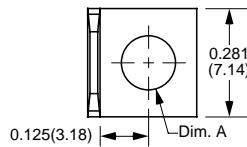

0.250" (6.35mm) Quick Disconnect Terminals

Part Number	Material Type	Finish Code	Inventory Type
968	Steel	4	Stock

Part Number	Material Type	Finish Code	Inventory Type	Dim. 'A'
897-140	Brass	0	Stock	0.140" (3.56mm)