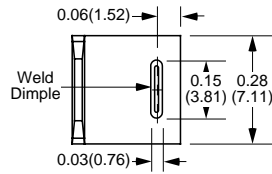

0.250" (6.35mm) Quick Disconnect Terminals

Part Number	Material Type	Finish Code	Inventory Type
968	Steel	4	Stock

Part Number	Material Type	Finish Code	Inventory Type	Dim. 'A'
897-140	Brass	0	Stock	0.140" (3.56mm)