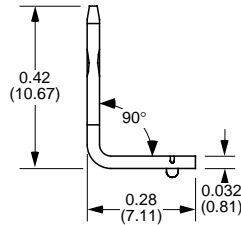

0.250" (6.35mm) Quick Disconnect Terminals

Part Number	Material Type	Finish Code	Inventory Type
968	Steel	4	Stock

Part Number	Material Type	Finish Code	Inventory Type	Dim. 'A'
897-140	Brass	0	Stock	0.140" (3.56mm)