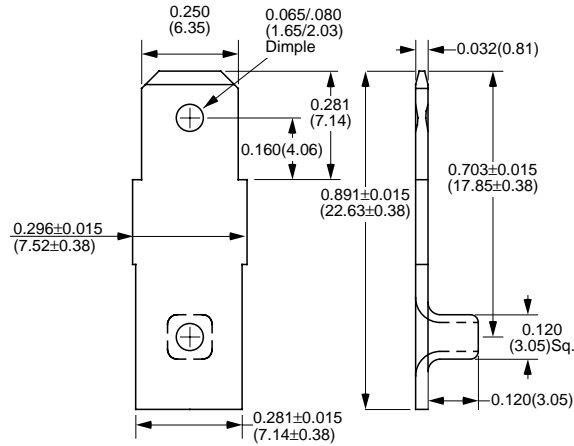

# 0.250" (6.35mm) Quick Disconnect Terminals

Part Number	Material Type	Finish Code	Inventory Type
765	Brass	0	Stock

Part Number	Material Type	Finish Code	Inventory Type
967	Steel	4	Special