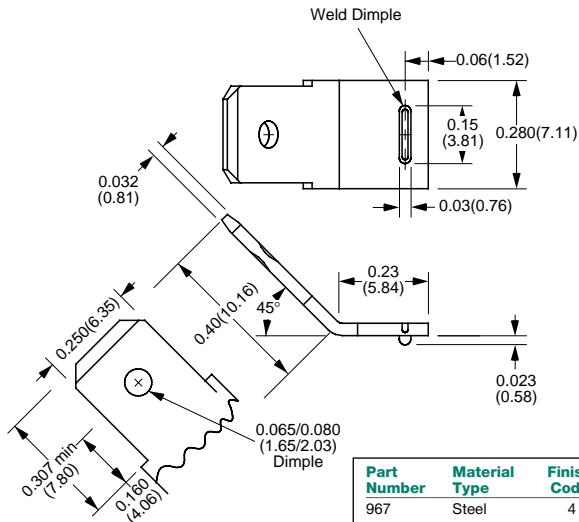

# 0.250" (6.35mm) Quick Disconnect Terminals

Part Number	Material Type	Finish Code	Inventory Type
765	Brass	0	Stock

Part Number	Material Type	Finish Code	Inventory Type
967	Steel	4	Special