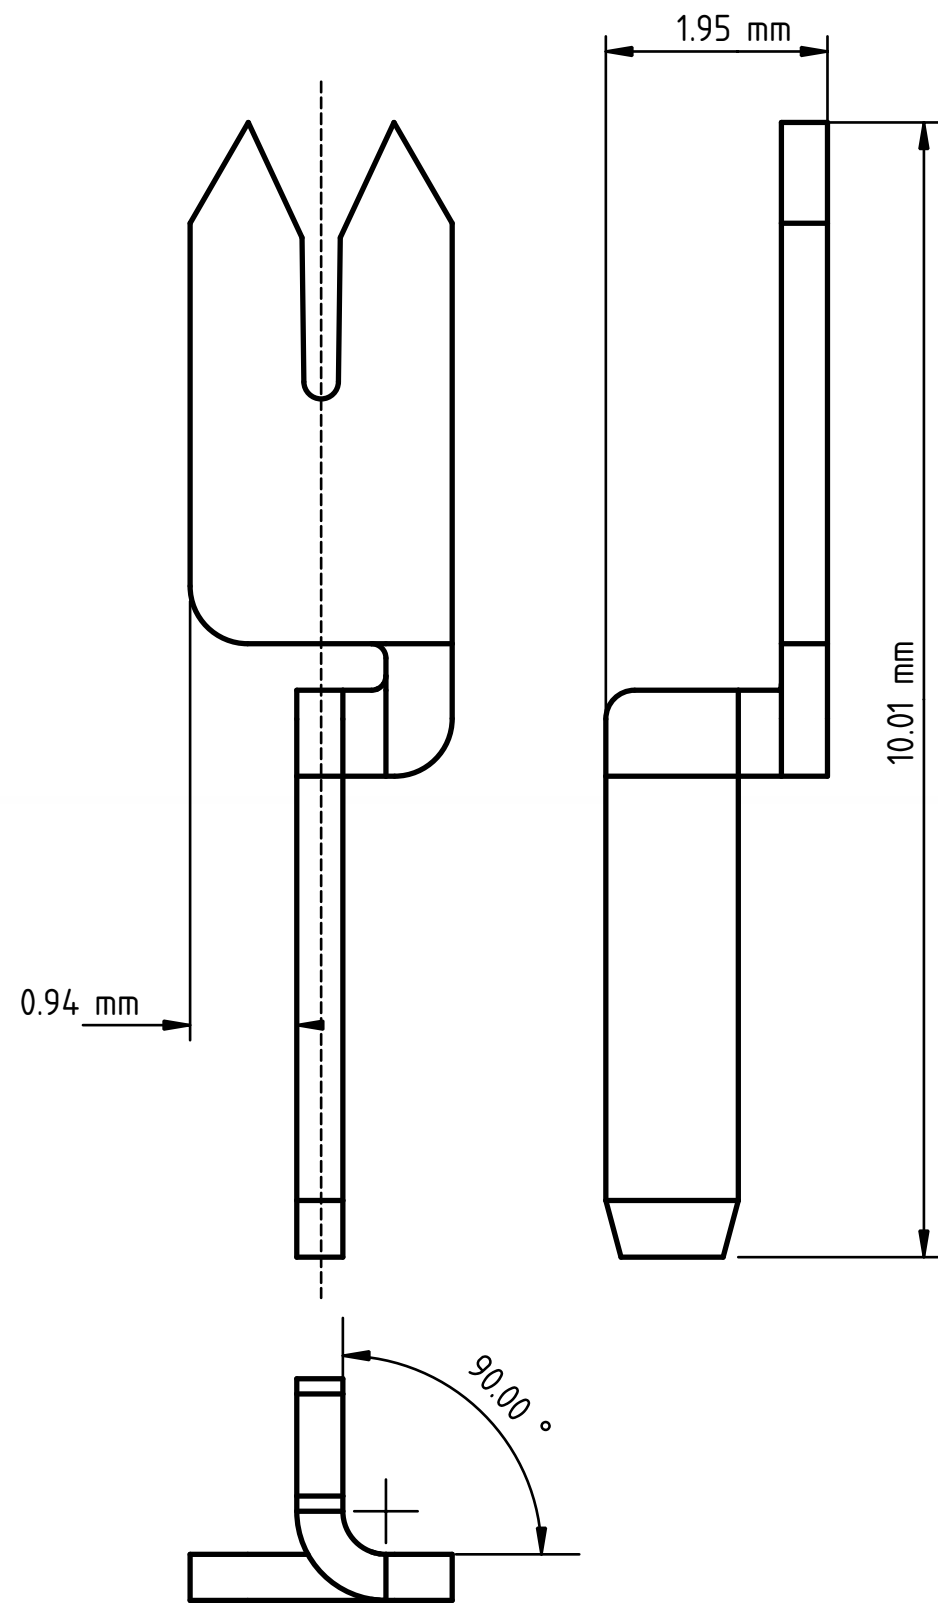

2

1

B

B

A

A

	DISCONTINUED AUDIO		
	102 EAST BEAVER DAM CT, GOODVIEW, VA 24095		
	FORMED PIN		
Drawn: THS 04/21/2020			
Checked: Checked By			
Approved: Approved 1	B	Code	EC-001
Approved: Approved 2	Scale	MATL: PHOS BRONZE	Rev
		Sheet 1 of 1	

2

1