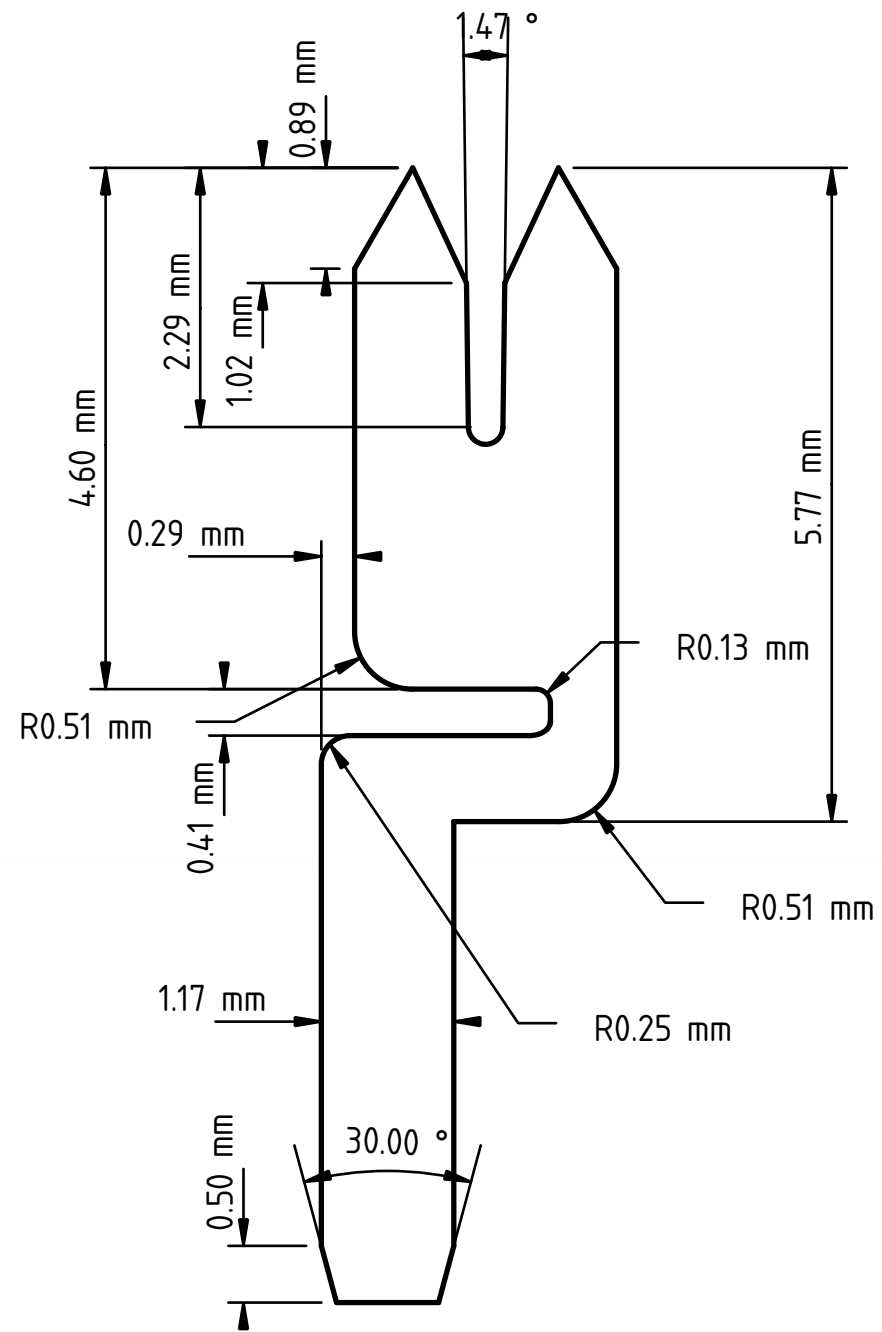

2

1

B

B

A

A

	DISCONTINUED AUDIO		
	102 EAST BEAVER DAM CT, GOODVIEW, VA 24095		
	FORMED PIN		
Drawn: THS 04/21/2020			
Checked: Checked By			
Approved: Approved 1	B	Code	EC-001
Approved: Approved 2	Scale	MATL: PHOS BRONZE	Rev
		Sheet 1 of 1	

2

1