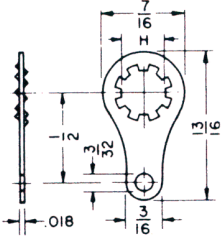

# LOCK WASHER TERMINALS

**523**  
 .018 BRASS, HOT TIN  
**810**  
 .018 BRONZE, ELECTRO-TIN PL.  
 Std. H. #4 #6 #8  
**MS 77072-1, 2, 4**  
 .018 BRONZE, ELECTRO-TIN PL.  
 .0005 MIN.

**409**  
 .018 BRASS, HOT TIN  
**809**  
 .018 BRONZE, ELECTRO-TIN PL.  
 Std. H. #4 #6 #8

**502**  
 .018 BRASS, HOT TIN  
**802**  
 .018 BRONZE, ELECTRO-TIN PL.  
 Std. H. #4 #6 #8

**505**  
 .018 BRASS, HOT TIN  
**805**  
 .018 BRONZE, ELECTRO-TIN PL.  
 Std. H. #4 #6 #8  
 Spec. H. #3 #10  
**MS 77068-1, 2, 3, 4**  
 .018 BRONZE, ELECTRO-TIN PL.  
 .0005 MIN.

**503**  
 .018 BRASS, HOT TIN  
**803**  
 .018 BRONZE, ELECTRO-TIN PL.  
 Std. H. #4 #6 #8  
 Spec. H. #3 #10  
**MS 77067-1, 2, 3**  
 .018 BRONZE, ELECTRO-TIN PL.  
 .0005 MIN.

**636**  
 .018 BRASS, HOT TIN  
**800**  
 .018 BRONZE, ELECTRO-TIN PL.  
 Std. H. #4 #6 #8  
 Spec. H. #3

**681**  
 .018 BRASS, HOT TIN  
**813**  
 .018 BRONZE, ELECTRO-TIN PL.  
 Std. H. #12 and 1/4"

**761**  
 .025 BRASS, HOT TIN  
**814**  
 .025 BRONZE, ELECTRO-TIN PL.  
 Std. H. 3/8"

**762**  
 .025 BRASS, HOT TIN  
**815**  
 .025 BRONZE, ELECTRO-TIN PL.  
 Std. H. 1/4"