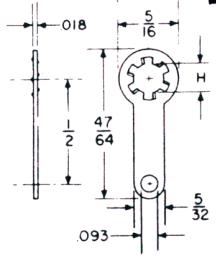

# LOCK WASHER TERMINALS

**523**  
 .018 BRASS, HOT TIN  
**810**  
 .018 BRONZE, ELECTRO-TIN PL.  
 Std. H. #4 #6 #8  
**MS 77072-1, 2, 4**  
 .018 BRONZE, ELECTRO-TIN PL.  
 .0005 MIN.

**409**  
 .018 BRASS, HOT TIN  
**809**  
 .018 BRONZE, ELECTRO-TIN PL.  
 Std. H. #4 #6 #8

**502**  
 .018 BRASS, HOT TIN  
**802**  
 .018 BRONZE, ELECTRO-TIN PL.  
 Std. H. #4 #6 #8

**505**  
 .018 BRASS, HOT TIN  
**805**  
 .018 BRONZE, ELECTRO-TIN PL.  
 Std. H. #4 #6 #8  
 Spec. H. #3 #10  
**MS 77068-1, 2, 3, 4**  
 .018 BRONZE, ELECTRO-TIN PL.  
 .0005 MIN.

**503**  
 .018 BRASS, HOT TIN  
**803**  
 .018 BRONZE, ELECTRO-TIN PL.  
 Std. H. #4 #6 #8  
 Spec. H. #3 #10  
**MS 77067-1, 2, 3**  
 .018 BRONZE, ELECTRO-TIN PL.  
 .0005 MIN.

**636**  
 .018 BRASS, HOT TIN  
**800**  
 .018 BRONZE, ELECTRO-TIN PL.  
 Std. H. #4 #6 #8  
 Spec. H. #3

**681**  
 .018 BRASS, HOT TIN  
**813**  
 .018 BRONZE, ELECTRO-TIN PL.  
 Std. H. #12 and 1/4"

**761**  
 .025 BRASS, HOT TIN  
**814**  
 .025 BRONZE, ELECTRO-TIN PL.  
 Std. H. 3/8"

**762**  
 .025 BRASS, HOT TIN  
**815**  
 .025 BRONZE, ELECTRO-TIN PL.  
 Std. H. 1/4"