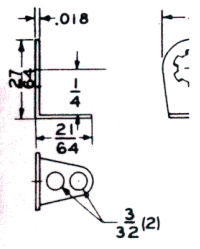

# LOCK WASHER TERMINALS

**523**  
 .018 BRASS, HOT TIN  
**810**  
 .018 BRONZE, ELECTRO-TIN PL.  
 Std. H. #4 #6 #8  
**MS 77072-1, 2, 4**  
 .018 BRONZE, ELECTRO-TIN PL.  
 .0005 MIN.

**409**  
 .018 BRASS, HOT TIN  
**809**  
 .018 BRONZE, ELECTRO-TIN PL.  
 Std. H. #4 #6 #8

**502**  
 .018 BRASS, HOT TIN  
**802**  
 .018 BRONZE, ELECTRO-TIN PL.  
 Std. H. #4 #6 #8

**505**  
 .018 BRASS, HOT TIN  
**805**  
 .018 BRONZE, ELECTRO-TIN PL.  
 Std. H. #4 #6 #8  
 Spec. H. #3 #10  
**MS 77068-1, 2, 3, 4**  
 .018 BRONZE, ELECTRO-TIN PL.  
 .0005 MIN.

**503**  
 .018 BRASS, HOT TIN  
**803**  
 .018 BRONZE, ELECTRO-TIN PL.  
 Std. H. #4 #6 #8  
 Spec. H. #3 #10  
**MS 77067-1, 2, 3**  
 .018 BRONZE, ELECTRO-TIN PL.  
 .0005 MIN.

**636**  
 .018 BRASS, HOT TIN  
**800**  
 .018 BRONZE, ELECTRO-TIN PL.  
 Std. H. #4 #6 #8  
 Spec. H. #3

**681**  
 .018 BRASS, HOT TIN  
**813**  
 .018 BRONZE, ELECTRO-TIN PL.  
 Std. H. #12 and 1/4"

**761**  
 .025 BRASS, HOT TIN  
**814**  
 .025 BRONZE, ELECTRO-TIN PL.  
 Std. H. 3/8"

**762**  
 .025 BRASS, HOT TIN  
**815**  
 .025 BRONZE, ELECTRO-TIN PL.  
 Std. H. 1/4"