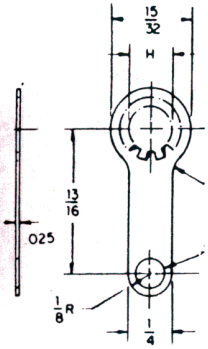

# LOCK WASHER TERMINALS

**523**  
 .018 BRASS, HOT TIN  
**810**  
 .018 BRONZE, ELECTRO-TIN PL.  
 Std. H. #4 #6 #8  
**MS 77072-1, 2, 4**  
 .018 BRONZE, ELECTRO-TIN PL.  
 .0005 MIN.

**409**  
 .018 BRASS, HOT TIN  
**809**  
 .018 BRONZE, ELECTRO-TIN PL.  
 Std. H. #4 #6 #8

**502**  
 .018 BRASS, HOT TIN  
**802**  
 .018 BRONZE, ELECTRO-TIN PL.  
 Std. H. #4 #6 #8

**505**  
 .018 BRASS, HOT TIN  
**805**  
 .018 BRONZE, ELECTRO-TIN PL.  
 Std. H. #4 #6 #8  
 Spec. H. #3 #10  
**MS 77068-1, 2, 3, 4**  
 .018 BRONZE, ELECTRO-TIN PL.  
 .0005 MIN.

**503**  
 .018 BRASS, HOT TIN  
**803**  
 .018 BRONZE, ELECTRO-TIN PL.  
 Std. H. #4 #6 #8  
 Spec. H. #3 #10  
**MS 77067-1, 2, 3**  
 .018 BRONZE, ELECTRO-TIN PL.  
 .0005 MIN.

**636**  
 .018 BRASS, HOT TIN  
**800**  
 .018 BRONZE, ELECTRO-TIN PL.  
 Std. H. #4 #6 #8  
 Spec. H. #3

**681**  
 .018 BRASS, HOT TIN  
**813**  
 .018 BRONZE, ELECTRO-TIN PL.  
 Std. H. #12 and 1/4"

**761**  
 .025 BRASS, HOT TIN  
**814**  
 .025 BRONZE, ELECTRO-TIN PL.  
 Std. H. 3/8"

**762**  
 .025 BRASS, HOT TIN  
**815**  
 .025 BRONZE, ELECTRO-TIN PL.  
 Std. H. 1/4"