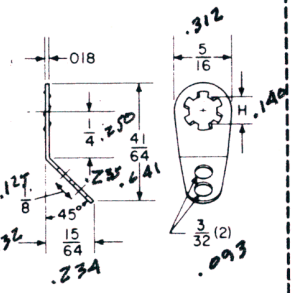

# LOCK WASHER TERMINALS

**523**  
 .018 BRASS, HOT TIN  
**810**  
 .018 BRONZE, ELECTRO-TIN PL.  
 Std. H. #4 #6 #8  
**MS 77072-1, 2, 4**  
 .018 BRONZE, ELECTRO-TIN PL.  
 .0005 MIN.

**409**  
 .018 BRASS, HOT TIN  
**809**  
 .018 BRONZE, ELECTRO-TIN PL.  
 Std. H. #4 #6 #8

**502**  
 .018 BRASS, HOT TIN  
**802**  
 .018 BRONZE, ELECTRO-TIN PL.  
 Std. H. #4 #6 #8

**505**  
 .018 BRASS, HOT TIN  
**805**  
 .018 BRONZE, ELECTRO-TIN PL.  
 Std. H. #4 #6 #8  
 Spec. H. #3 #10  
**MS 77068-1, 2, 3, 4**  
 .018 BRONZE, ELECTRO-TIN PL.  
 .0005 MIN.

**503**  
 .018 BRASS, HOT TIN  
**803**  
 .018 BRONZE, ELECTRO-TIN PL.  
 Std. H. #4 #6 #8  
 Spec. H. #3 #10  
**MS 77067-1, 2, 3**  
 .018 BRONZE, ELECTRO-TIN PL.  
 .0005 MIN.

**636**  
 .018 BRASS, HOT TIN  
**800**  
 .018 BRONZE, ELECTRO-TIN PL.  
 Std. H. #4 #6 #8  
 Spec. H. #3

**681**  
 .018 BRASS, HOT TIN  
**813**  
 .018 BRONZE, ELECTRO-TIN PL.  
 Std. H. #12 and 1/4"

**761**  
 .025 BRASS, HOT TIN  
**814**  
 .025 BRONZE, ELECTRO-TIN PL.  
 Std. H. 3/8"

**762**  
 .025 BRASS, HOT TIN  
**815**  
 .025 BRONZE, ELECTRO-TIN PL.  
 Std. H. 1/4"