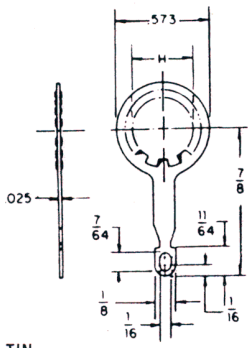

# LOCK WASHER TERMINALS

**523**  
 .018 BRASS, HOT TIN  
**810**  
 .018 BRONZE, ELECTRO-TIN PL.  
 Std. H. #4 #6 #8  
**MS 77072-1, 2, 4**  
 .018 BRONZE, ELECTRO-TIN PL.  
 .0005 MIN.

**409**  
 .018 BRASS, HOT TIN  
**809**  
 .018 BRONZE, ELECTRO-TIN PL.  
 Std. H. #4 #6 #8

**502**  
 .018 BRASS, HOT TIN  
**802**  
 .018 BRONZE, ELECTRO-TIN PL.  
 Std. H. #4 #6 #8

**505**  
 .018 BRASS, HOT TIN  
**805**  
 .018 BRONZE, ELECTRO-TIN PL.  
 Std. H. #4 #6 #8  
 Spec. H. #3 #10  
**MS 77068-1, 2, 3, 4**  
 .018 BRONZE, ELECTRO-TIN PL.  
 .0005 MIN.

**503**  
 .018 BRASS, HOT TIN  
**803**  
 .018 BRONZE, ELECTRO-TIN PL.  
 Std. H. #4 #6 #8  
 Spec. H. #3 #10  
**MS 77067-1, 2, 3**  
 .018 BRONZE, ELECTRO-TIN PL.  
 .0005 MIN.

**636**  
 .018 BRASS, HOT TIN  
**800**  
 .018 BRONZE, ELECTRO-TIN PL.  
 Std. H. #4 #6 #8  
 Spec. H. #3

**681**  
 .018 BRASS, HOT TIN  
**813**  
 .018 BRONZE, ELECTRO-TIN PL.  
 Std. H. #12 and 1/4"

**761**  
 .025 BRASS, HOT TIN  
**814**  
 .025 BRONZE, ELECTRO-TIN PL.  
 Std. H. 3/8"

**762**  
 .025 BRASS, HOT TIN  
**815**  
 .025 BRONZE, ELECTRO-TIN PL.  
 Std. H. 1/4"