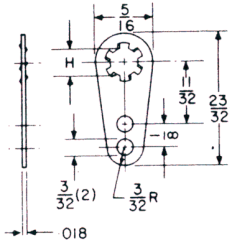

# LOCK WASHER TERMINALS

**523**  
 .018 BRASS, HOT TIN  
**810**  
 .018 BRONZE, ELECTRO-TIN PL.  
 Std. H. #4 #6 #8  
**MS 77072-1, 2, 4**  
 .018 BRONZE, ELECTRO-TIN PL.  
 .0005 MIN.

**409**  
 .018 BRASS, HOT TIN  
**809**  
 .018 BRONZE, ELECTRO-TIN PL.  
 Std. H. #4 #6 #8

**502**  
 .018 BRASS, HOT TIN  
**802**  
 .018 BRONZE, ELECTRO-TIN PL.  
 Std. H. #4 #6 #8

**505**  
 .018 BRASS, HOT TIN  
**805**  
 .018 BRONZE, ELECTRO-TIN PL.  
 Std. H. #4 #6 #8  
 Spec. H. #3 #10  
**MS 77068-1, 2, 3, 4**  
 .018 BRONZE, ELECTRO-TIN PL.  
 .0005 MIN.

**503**  
 .018 BRASS, HOT TIN  
**803**  
 .018 BRONZE, ELECTRO-TIN PL.  
 Std. H. #4 #6 #8  
 Spec. H. #3 #10  
**MS 77067-1, 2, 3**  
 .018 BRONZE, ELECTRO-TIN PL.  
 .0005 MIN.

**636**  
 .018 BRASS, HOT TIN  
**800**  
 .018 BRONZE, ELECTRO-TIN PL.  
 Std. H. #4 #6 #8  
 Spec. H. #3

**681**  
 .018 BRASS, HOT TIN  
**813**  
 .018 BRONZE, ELECTRO-TIN PL.  
 Std. H. #12 and 1/4"

**761**  
 .025 BRASS, HOT TIN  
**814**  
 .025 BRONZE, ELECTRO-TIN PL.  
 Std. H. 3/8"

**762**  
 .025 BRASS, HOT TIN  
**815**  
 .025 BRONZE, ELECTRO-TIN PL.  
 Std. H. 1/4"