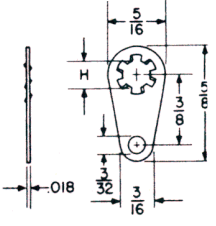

# LOCK WASHER TERMINALS

**523**  
 .018 BRASS, HOT TIN  
**810**  
 .018 BRONZE, ELECTRO-TIN PL.  
 Std. H. #4 #6 #8  
**MS 77072-1, 2, 4**  
 .018 BRONZE, ELECTRO-TIN PL.  
 .0005 MIN.

**409**  
 .018 BRASS, HOT TIN  
**809**  
 .018 BRONZE, ELECTRO-TIN PL.  
 Std. H. #4 #6 #8

**502**  
 .018 BRASS, HOT TIN  
**802**  
 .018 BRONZE, ELECTRO-TIN PL.  
 Std. H. #4 #6 #8

**505**  
 .018 BRASS, HOT TIN  
**805**  
 .018 BRONZE, ELECTRO-TIN PL.  
 Std. H. #4 #6 #8  
 Spec. H. #3 #10  
**MS 77068-1, 2, 3, 4**  
 .018 BRONZE, ELECTRO-TIN PL.  
 .0005 MIN.

**503**  
 .018 BRASS, HOT TIN  
**803**  
 .018 BRONZE, ELECTRO-TIN PL.  
 Std. H. #4 #6 #8  
 Spec. H. #3 #10  
**MS 77067-1, 2, 3**  
 .018 BRONZE, ELECTRO-TIN PL.  
 .0005 MIN.

**636**  
 .018 BRASS, HOT TIN  
**800**  
 .018 BRONZE, ELECTRO-TIN PL.  
 Std. H. #4 #6 #8  
 Spec. H. #3

**681**  
 .018 BRASS, HOT TIN  
**813**  
 .018 BRONZE, ELECTRO-TIN PL.  
 Std. H. #12 and 1/4"

**761**  
 .025 BRASS, HOT TIN  
**814**  
 .025 BRONZE, ELECTRO-TIN PL.  
 Std. H. 3/8"

**762**  
 .025 BRASS, HOT TIN  
**815**  
 .025 BRONZE, ELECTRO-TIN PL.  
 Std. H. 1/4"