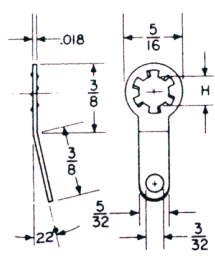

# LOCK WASHER TERMINALS

**523**  
 .018 BRASS, HOT TIN  
**810**  
 .018 BRONZE, ELECTRO-TIN PL.  
 Std. H. #4 #6 #8  
**MS 77072-1, 2, 4**  
 .018 BRONZE, ELECTRO-TIN PL.  
 .0005 MIN.

**409**  
 .018 BRASS, HOT TIN  
**809**  
 .018 BRONZE, ELECTRO-TIN PL.  
 Std. H. #4 #6 #8

**502**  
 .018 BRASS, HOT TIN  
**802**  
 .018 BRONZE, ELECTRO-TIN PL.  
 Std. H. #4 #6 #8

**505**  
 .018 BRASS, HOT TIN  
**805**  
 .018 BRONZE, ELECTRO-TIN PL.  
 Std. H. #4 #6 #8  
 Spec. H. #3 #10  
**MS 77068-1, 2, 3, 4**  
 .018 BRONZE, ELECTRO-TIN PL.  
 .0005 MIN.

**503**  
 .018 BRASS, HOT TIN  
**803**  
 .018 BRONZE, ELECTRO-TIN PL.  
 Std. H. #4 #6 #8  
 Spec. H. #3 #10  
**MS 77067-1, 2, 3**  
 .018 BRONZE, ELECTRO-TIN PL.  
 .0005 MIN.

**636**  
 .018 BRASS, HOT TIN  
**800**  
 .018 BRONZE, ELECTRO-TIN PL.  
 Std. H. #4 #6 #8  
 Spec. H. #3

**681**  
 .018 BRASS, HOT TIN  
**813**  
 .018 BRONZE, ELECTRO-TIN PL.  
 Std. H. #12 and 1/4"

**761**  
 .025 BRASS, HOT TIN  
**814**  
 .025 BRONZE, ELECTRO-TIN PL.  
 Std. H. 3/8"

**762**  
 .025 BRASS, HOT TIN  
**815**  
 .025 BRONZE, ELECTRO-TIN PL.  
 Std. H. 1/4"